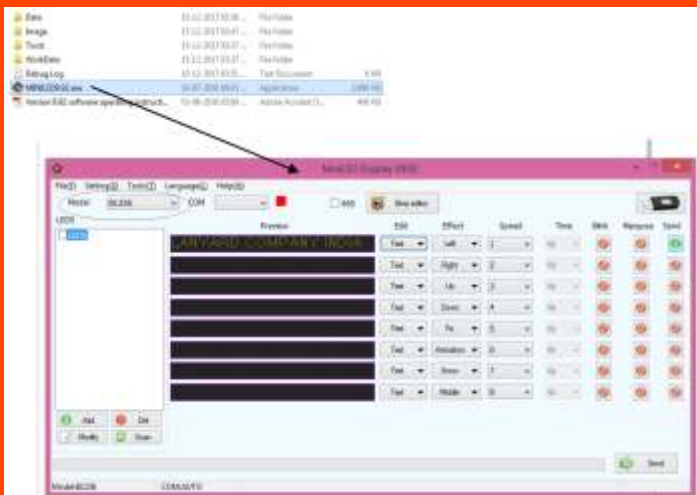

LED Name Badge (12x48 pixels) Red

PRODUCT SPECIFICATION

- Store up to 6 different messages, 2 logos, and 1500 Characters.
- Rechargeable battery or run through AC. Dimensions: 4 x 1.3 x 0.2 inches
- Program available through included disk only; Programmable through your PC on XP, Vista, Windows 7, Windows 8, and Windows 10. Not available for Mac.
- Adjustable Brightness (25%, 50%, 75%, 100%) Pins to your shirt or with powerful magnet
- 2 Display Effects (Scroll, Flash,) 5 Level Speed.