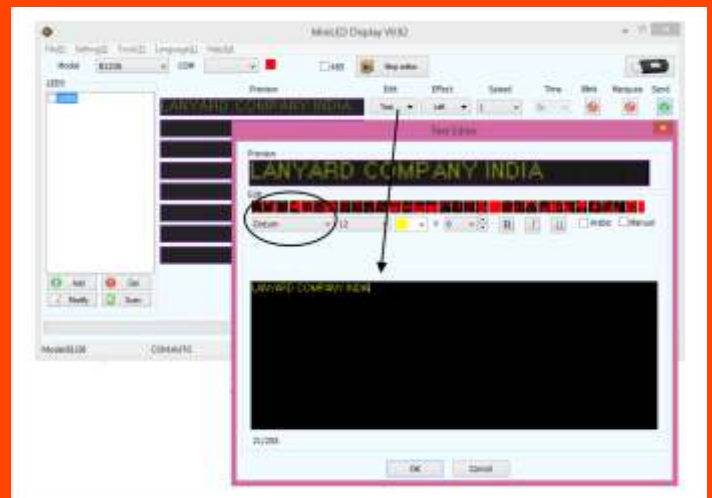

LED Name Badge (12x48 pixels) Red

PRODUCT SPECIFICATION

- Store up to 6 different messages, 2 logos, and 1500 Characters.
- Rechargeable battery or run through AC. Dimensions: 4 x 1.3 x 0.2 inches
- Program available through included disk only; Programmable through your PC on XP, Vista, Windows 7, Windows 8, and Windows 10. Not available for Mac.
- Adjustable Brightness (25%, 50%, 75%, 100%) Pins to your shirt or with powerful magnet
- 2 Display Effects (Scroll, Flash,) 5 Level Speed.