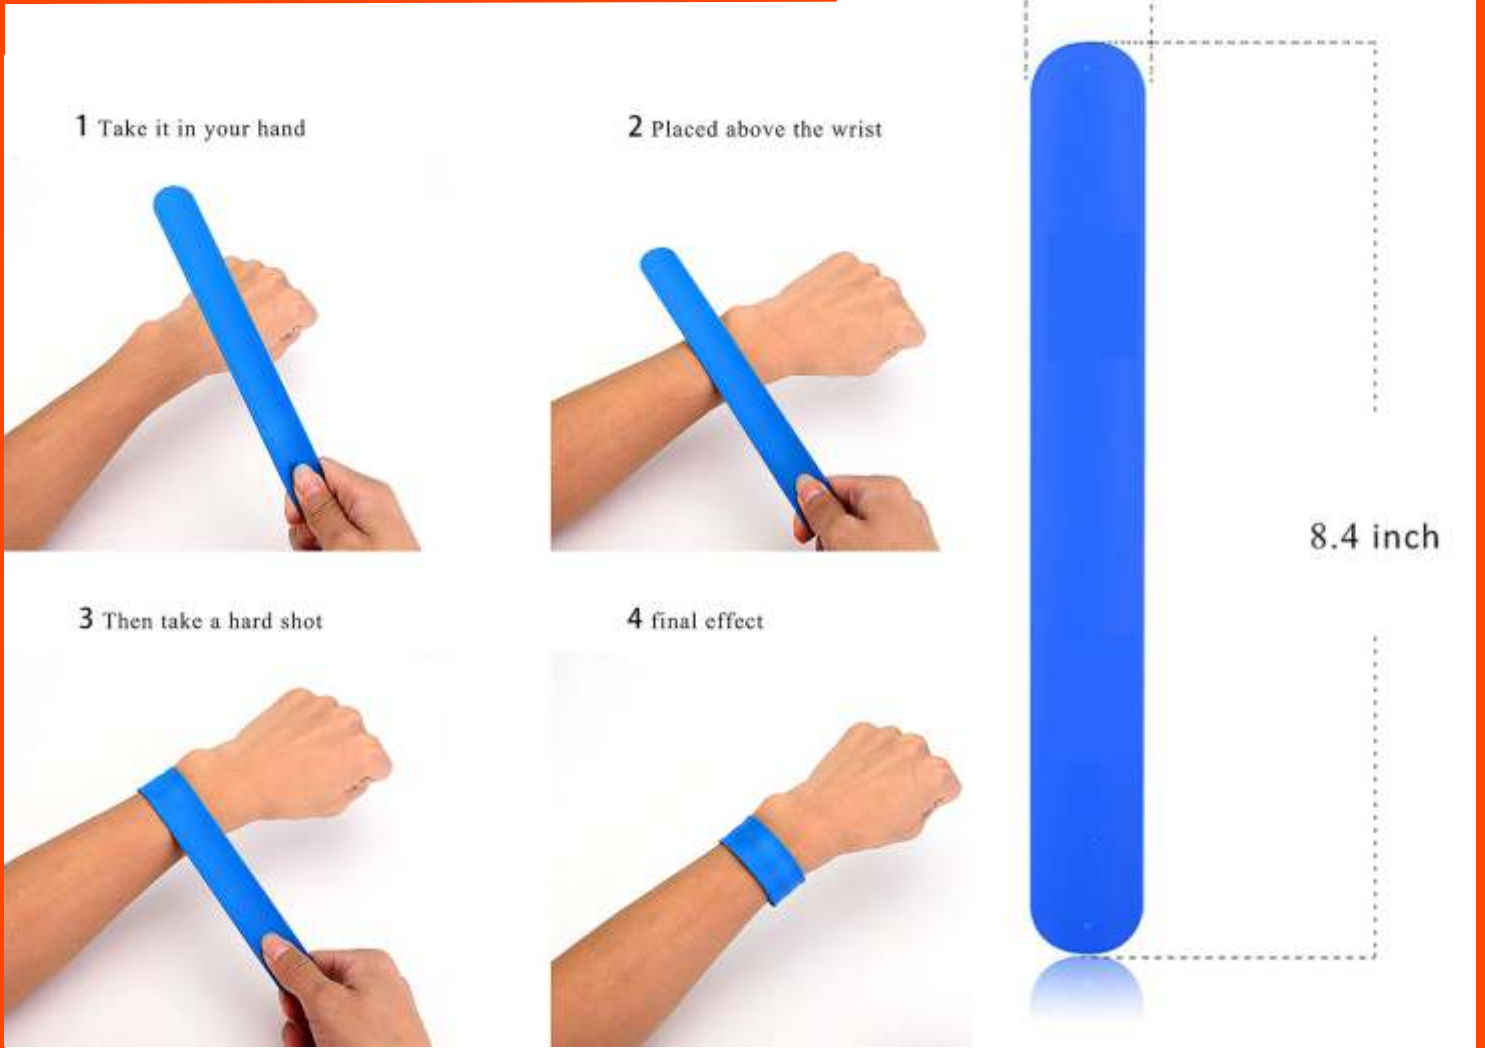

Silicone Slap Bracelets

- 1 Available In More Than 10 Colours
- 2 Made from 100% Safe and Soft Silicone Thickly Coated around Quality Steel Metal Coil
- 3 Top Quality and Very Durable - No Cheap Plastic or Tape Measure Coil and SAFE
- 4 Loved by Boys & Girls - Slap 'em Snap 'em Wrap 'em Lots of Fun - Wraps around Wrist to Fit ALL Ages
- 5 9"x1" - Customize with Permanent Marker & Easily Wipe Clean with Acetone or Nail Polish Remover